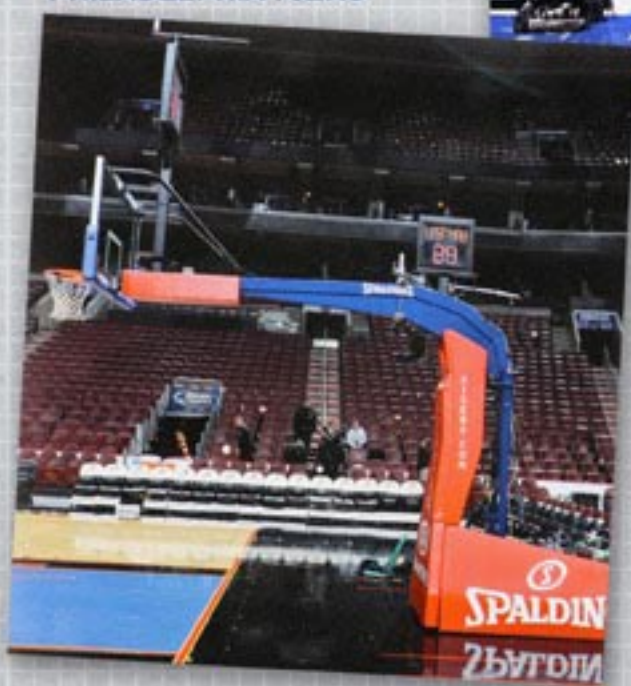

Official Backboard of the NBA
in all 30 NBA Arenas, among others:

USA

SAN ANTONIO SPURS

ORLANDO MAGIC

DENVER NUGGETS

GOLDEN STATE WARRIORS
Oakland

PHILADELPHIA 76ERS

Madison Square Garden New York,
Staples Center Los Angeles,
American Airlines Center Dallas