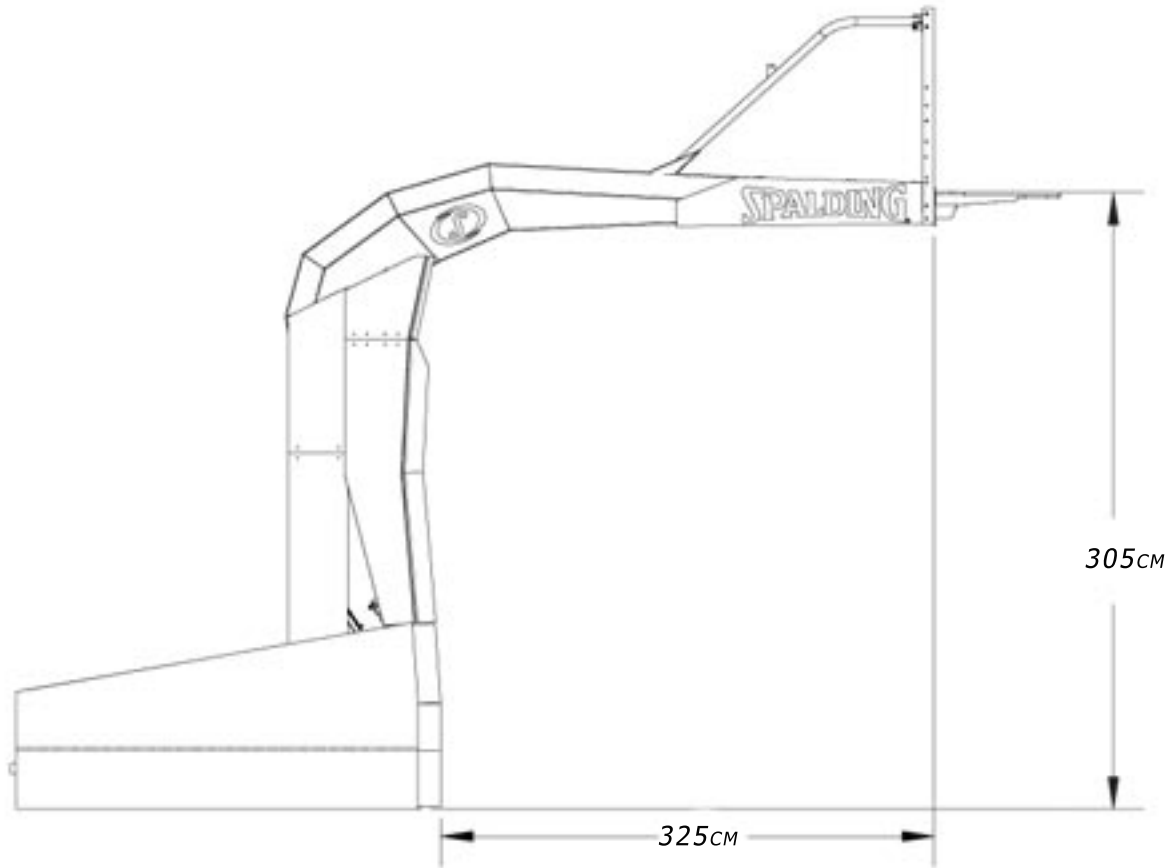

PROFESSIONAL PORTABLE SPALDING BACKSTOP
MODEL NUMBER 401-990

PROFESSIONAL PORTABLE SPALDING BACKSTOP
MODEL NUMBER 401-990

PROFESSIONAL PORTABLE SPALDING BACKSTOP
MODEL NUMBER 401-990

PROFESSIONAL PORTABLE SPALDING BACKSTOP
MODEL NUMBER 401-990

PROFESSIONAL PORTABLE SPALDING BACKSTOP
MODEL NUMBER 401-990