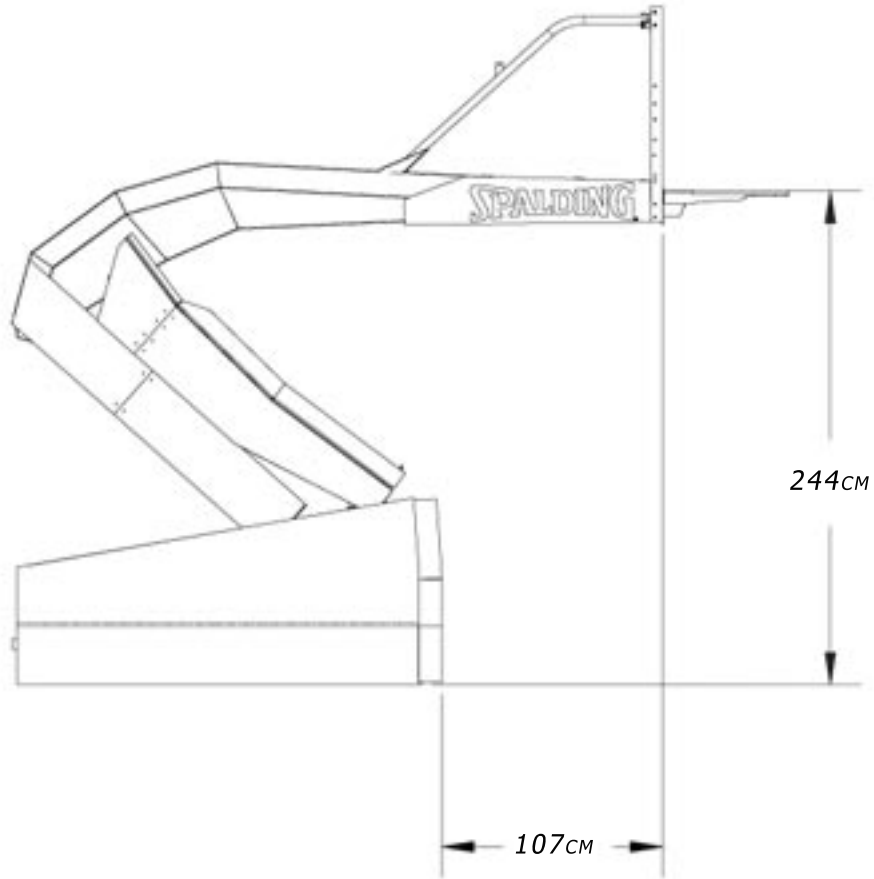

PROFESSIONAL PORTABLE SPALDING BACKSTOP
MODEL NUMBER 401-990

PROFESSIONAL PORTABLE SPALDING BACKSTOP
MODEL NUMBER 401-990

PROFESSIONAL PORTABLE SPALDING BACKSTOP
MODEL NUMBER 401-990

PROFESSIONAL PORTABLE SPALDING BACKSTOP
MODEL NUMBER 401-990

PROFESSIONAL PORTABLE SPALDING BACKSTOP
MODEL NUMBER 401-990