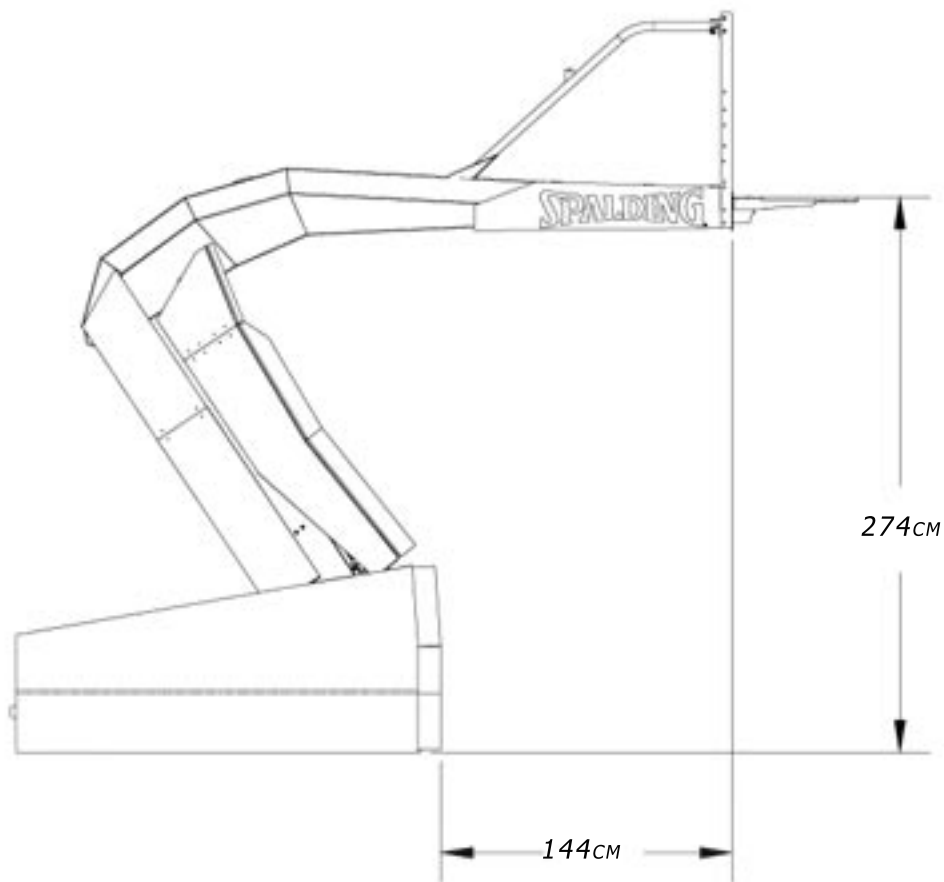

PROFESSIONAL PORTABLE SPALDING BACKSTOP
MODEL NUMBER 401-990

PROFESSIONAL PORTABLE SPALDING BACKSTOP
MODEL NUMBER 401-990

PROFESSIONAL PORTABLE SPALDING BACKSTOP
MODEL NUMBER 401-990

PROFESSIONAL PORTABLE SPALDING BACKSTOP
MODEL NUMBER 401-990

PROFESSIONAL PORTABLE SPALDING BACKSTOP
MODEL NUMBER 401-990