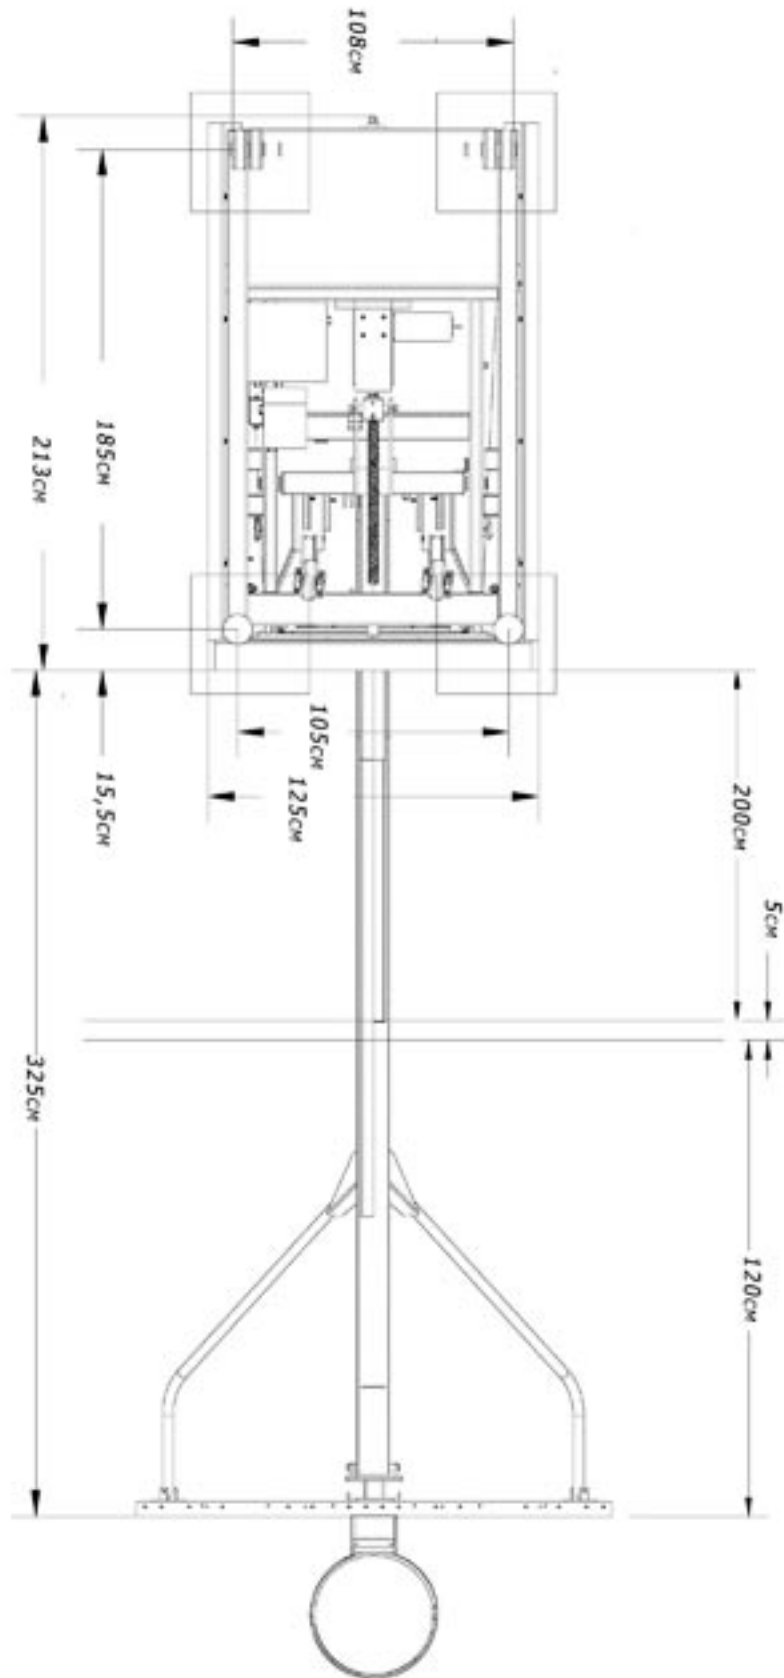

PROFESSIONAL PORTABLE SPALDING BACKSTOP
MODEL NUMBER 401-990

PROFESSIONAL PORTABLE SPALDING BACKSTOP
MODEL NUMBER 401-990

PROFESSIONAL PORTABLE SPALDING BACKSTOP
MODEL NUMBER 401-990

PROFESSIONAL PORTABLE SPALDING BACKSTOP
MODEL NUMBER 401-990

PROFESSIONAL PORTABLE SPALDING BACKSTOP
MODEL NUMBER 401-990