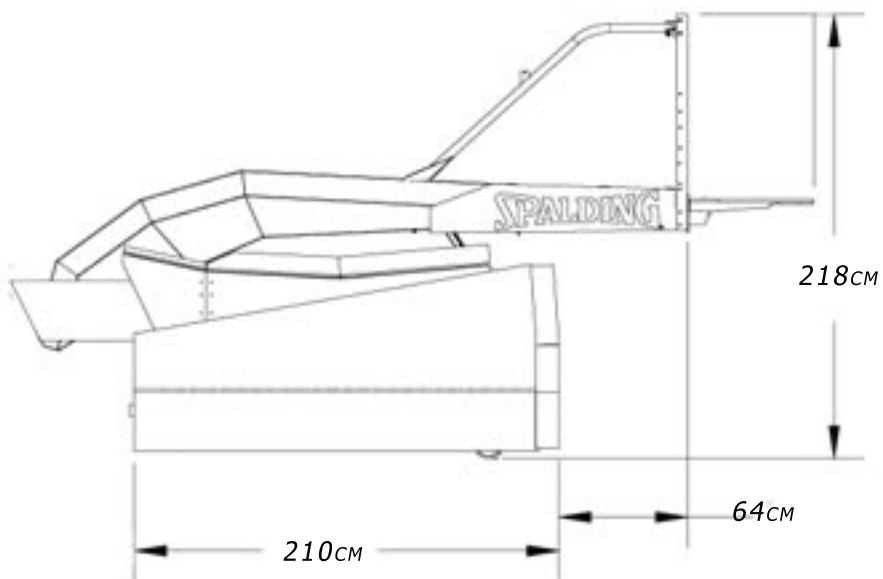

PROFESSIONAL PORTABLE SPALDING BACKSTOP
MODEL NUMBER 401-990

PROFESSIONAL PORTABLE SPALDING BACKSTOP
MODEL NUMBER 401-990

PROFESSIONAL PORTABLE SPALDING BACKSTOP
MODEL NUMBER 401-990

PROFESSIONAL PORTABLE SPALDING BACKSTOP
MODEL NUMBER 401-990

PROFESSIONAL PORTABLE SPALDING BACKSTOP
MODEL NUMBER 401-990